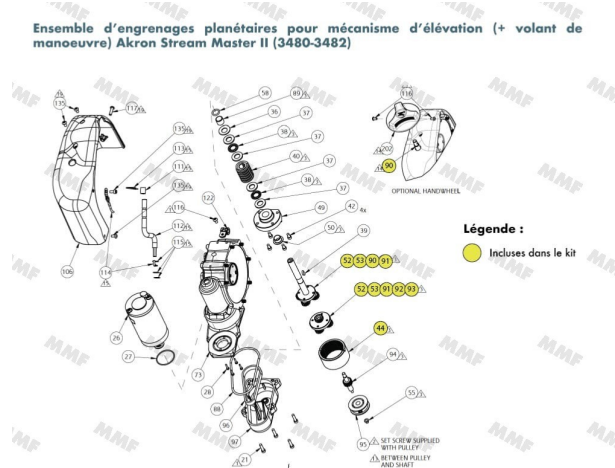

## Gears: lifting mechanism for monitor Stream Master II (3480-3482 with handwheel)

### Product features:

Compatible model: StreamMaster II - 3480  
Compatible model: StreamMaster II - 3482  
Maintenance/repair kit for: lifting mechanism (gear system)

Reference: 39419  
EAN13: -

**Optimize the performance and durability of your firefighting monitor Stream Master II 3480-3482** with our elevator gear kit. Designed specifically for models equipped with the **handwheel** option, this kit guarantees smooth transmission and precise control of the monitor elevation, even under the most demanding operating conditions.